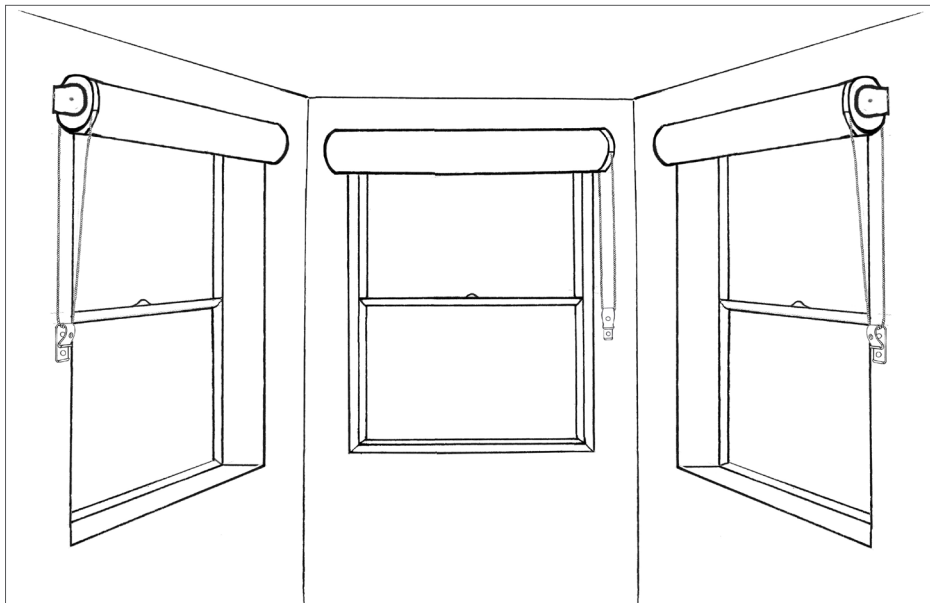

Measuring for bay windows

Tip: Each bay window is different - there is no one rule to measuring.

1 Curtains

If your pole or track is in place, simply follow our **How to measure for curtains** instructions advice page or leaflet. If you need to fit a pole or track before measuring please call us on **01394 775 670** for advice.

2 Roman and roller blinds

Measuring for Roman blinds or roller blinds to go in a bay can be quite complicated. You will need to deduct a certain amount from the width of each blind in order for them to move up and down properly.